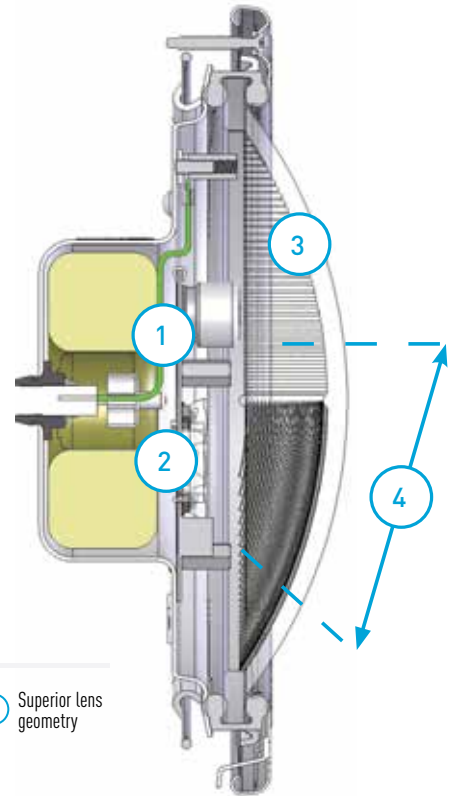

Standard light shows

SAm Mode:
Cycles through the color spectrum of the SAm Light

Party Mode:
Rapid color changing builds energy and excitement

Romance Mode:
Slow transition for a mesmerizing and calming routine

California Sunset Mode:
Dramatic transitions of orange, red and magenta tones

American Mode:
Patriotic red, white and blue transition

Caribbean Mode:
Transitions between a variety of blues and greens

Royal Mode:
Cycle that selects only rich, deep tones of color

BETTER LIGHT DISPERSION.

The innovative lens geometry and reflector design of the IntelliBrite 5g lights provide a choice in positioning based on a pool's shape and layout. The default wide mode is used for lights in the side of pools, while the narrow mode is used for lighting under diving boards and can illuminate the length of the pool. Plus, IntelliBrite 5g's light beam distribution eliminates "hot spots" and glare.

- 1 Reflector
- 2 LED lights
- 3 Light beam distribution
- 4 Superior lens geometry

SYNCHRONIZES SEAMLESSLY WITH CONTROL SYSTEMS.

IntelliBrite 5g lights easily pair with IntelliTouch® or EasyTouch® Control Systems for superior pool, spa and poolscape equipment automation. In addition, the IntelliBrite Controller offers pool and spa owners without an automation system fast and easy switching to their favorite color modes.