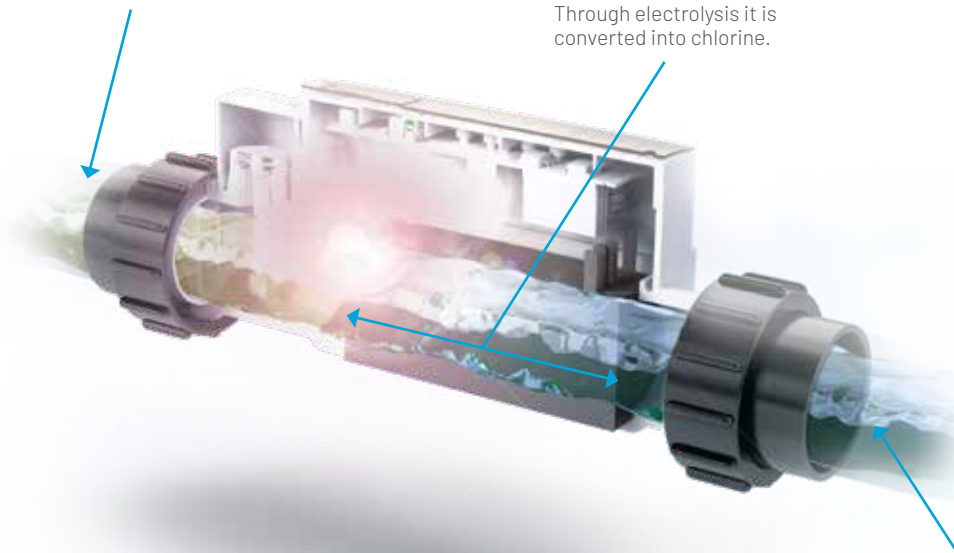

LED indicator lights for salt level, system status and chlorine output.

Easy operation

Choose from one of five sanitizing levels. Push the button and you're done.

Intelligent design

Automatic reverse cycling helps prevent scale buildup. And, unlike its competitors, electronics are isolated in the cell, away from high heat components.

Multiple sizes

Available in four model sizes to fit the chlorine needs of any pool. Your Pentair dealer will help select the perfect fit for your pool.

Automation ready

Seamlessly interfaces with Pentair automation systems. If adding automation and a chlorine generating system at the same time, opt for a Pentair IntelliTouch® or EasyTouch® Control System with built-in IntelliChlor for ultimate convenience and savings.

Water and dissolved salt flow through the generator cell.

Through electrolysis it is converted into chlorine.

Once the chlorine has finished purifying the pool of contaminants, it reverts back into salt and the cycle repeats.

Chlorinated water is returned to the pool.

INTELLICHLOR®

SALT CHLORINE GENERATOR

Find out why the IntelliChlor Salt Chlorine Generator is the best chlorinator for your pool at www.pentair.com.

- Automatically converts common table salt into all the pure chlorine your pool needs—simply, effectively and safely.
- Creates clean, crystal-clear water that is soft, silky and smooth to the skin.
- Eliminates the need to buy, store and handle chlorine.
- After the chlorine has disinfected your pool, it reverts back into salt and the cycle repeats.